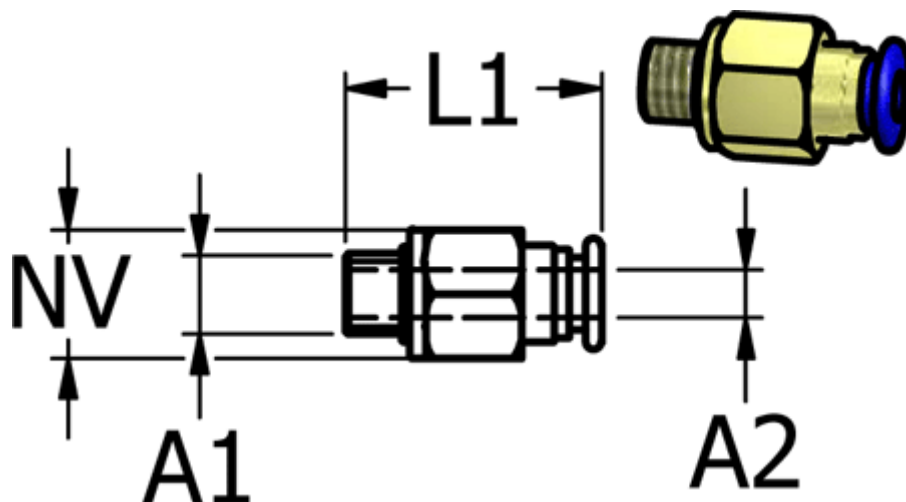

Article number: 586PC54

Description: Mini Push-in PC54, straight, M5 hose Ø4

Measures

Ext. hose diameter A2	= 4 mm
L1	= 18.5
NV	= 8
Thread A1	= M5